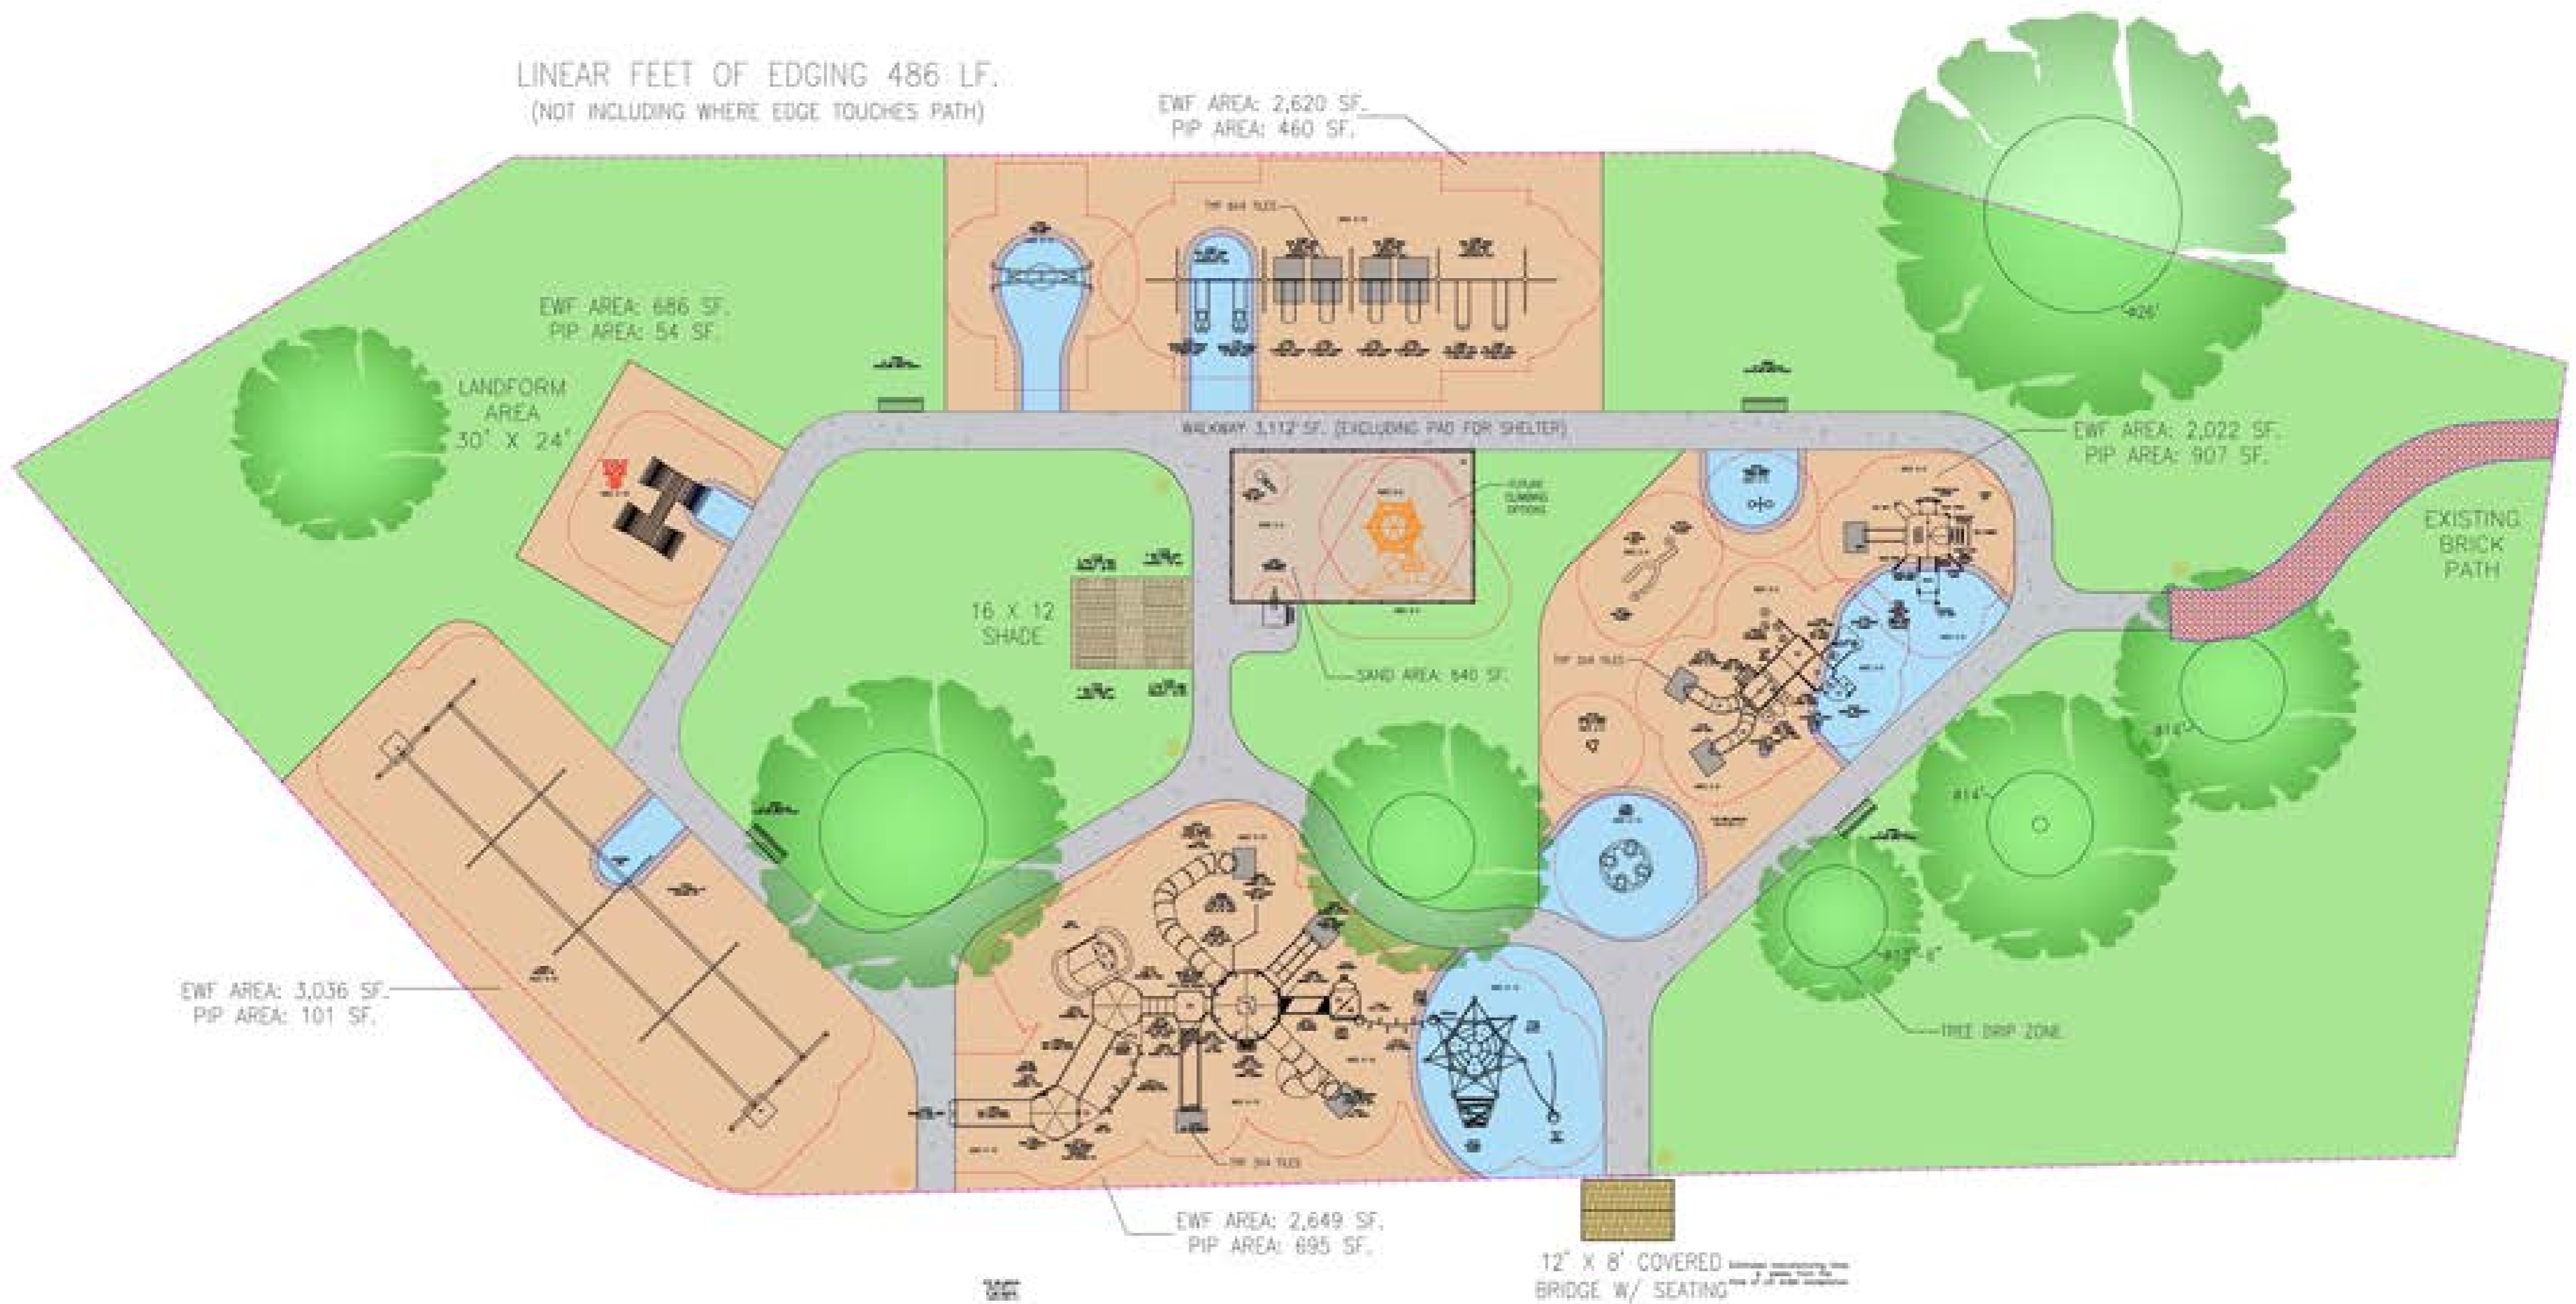

ROBERTS FIELD MASTER SITE PLAN

The 2017 Roberts Field Master Plan includes recommendations for park improvements such as an interior walking track, new athletic fields and a new inclusive playground.

The new playground replaces the old equipment deemed unsafe by the Chelmsford Department of Public Works and removed in December 2017.

FRIENDSHIP PARK

A new **inclusive Friendship Park playground** is opening at Roberts Field in Chelmsford, MA Summer 2018.

Friendship Park will provide a **safe and fun** place where **children of all abilities can play together barrier free and side by side.**

A first of its kind in Chelmsford, the new inclusive Friendship Park will be used and **enjoyed by generations of families** far into the future.

The new playground has a "park within a park" design with concrete and brick pathways, open views and a natural play area (design pending). The playground features separate 2-5 and 5-12 year old play areas, swinging and zip line areas, a shaded picnic pavilion, and a variety of surfaces including wood fiber, poured in place rubber, sand and grass.

Children of all abilities will soar and swing side by side, in a variety of swings and a ZipKrooz.

The 5-12 year old play area includes four slides (including twist and roller slides), a 12' tower structure, Netplex Skyport climbing area, "Sway Fun", and much more. Poured in place rubber and ramps provide access for all to play side by side.