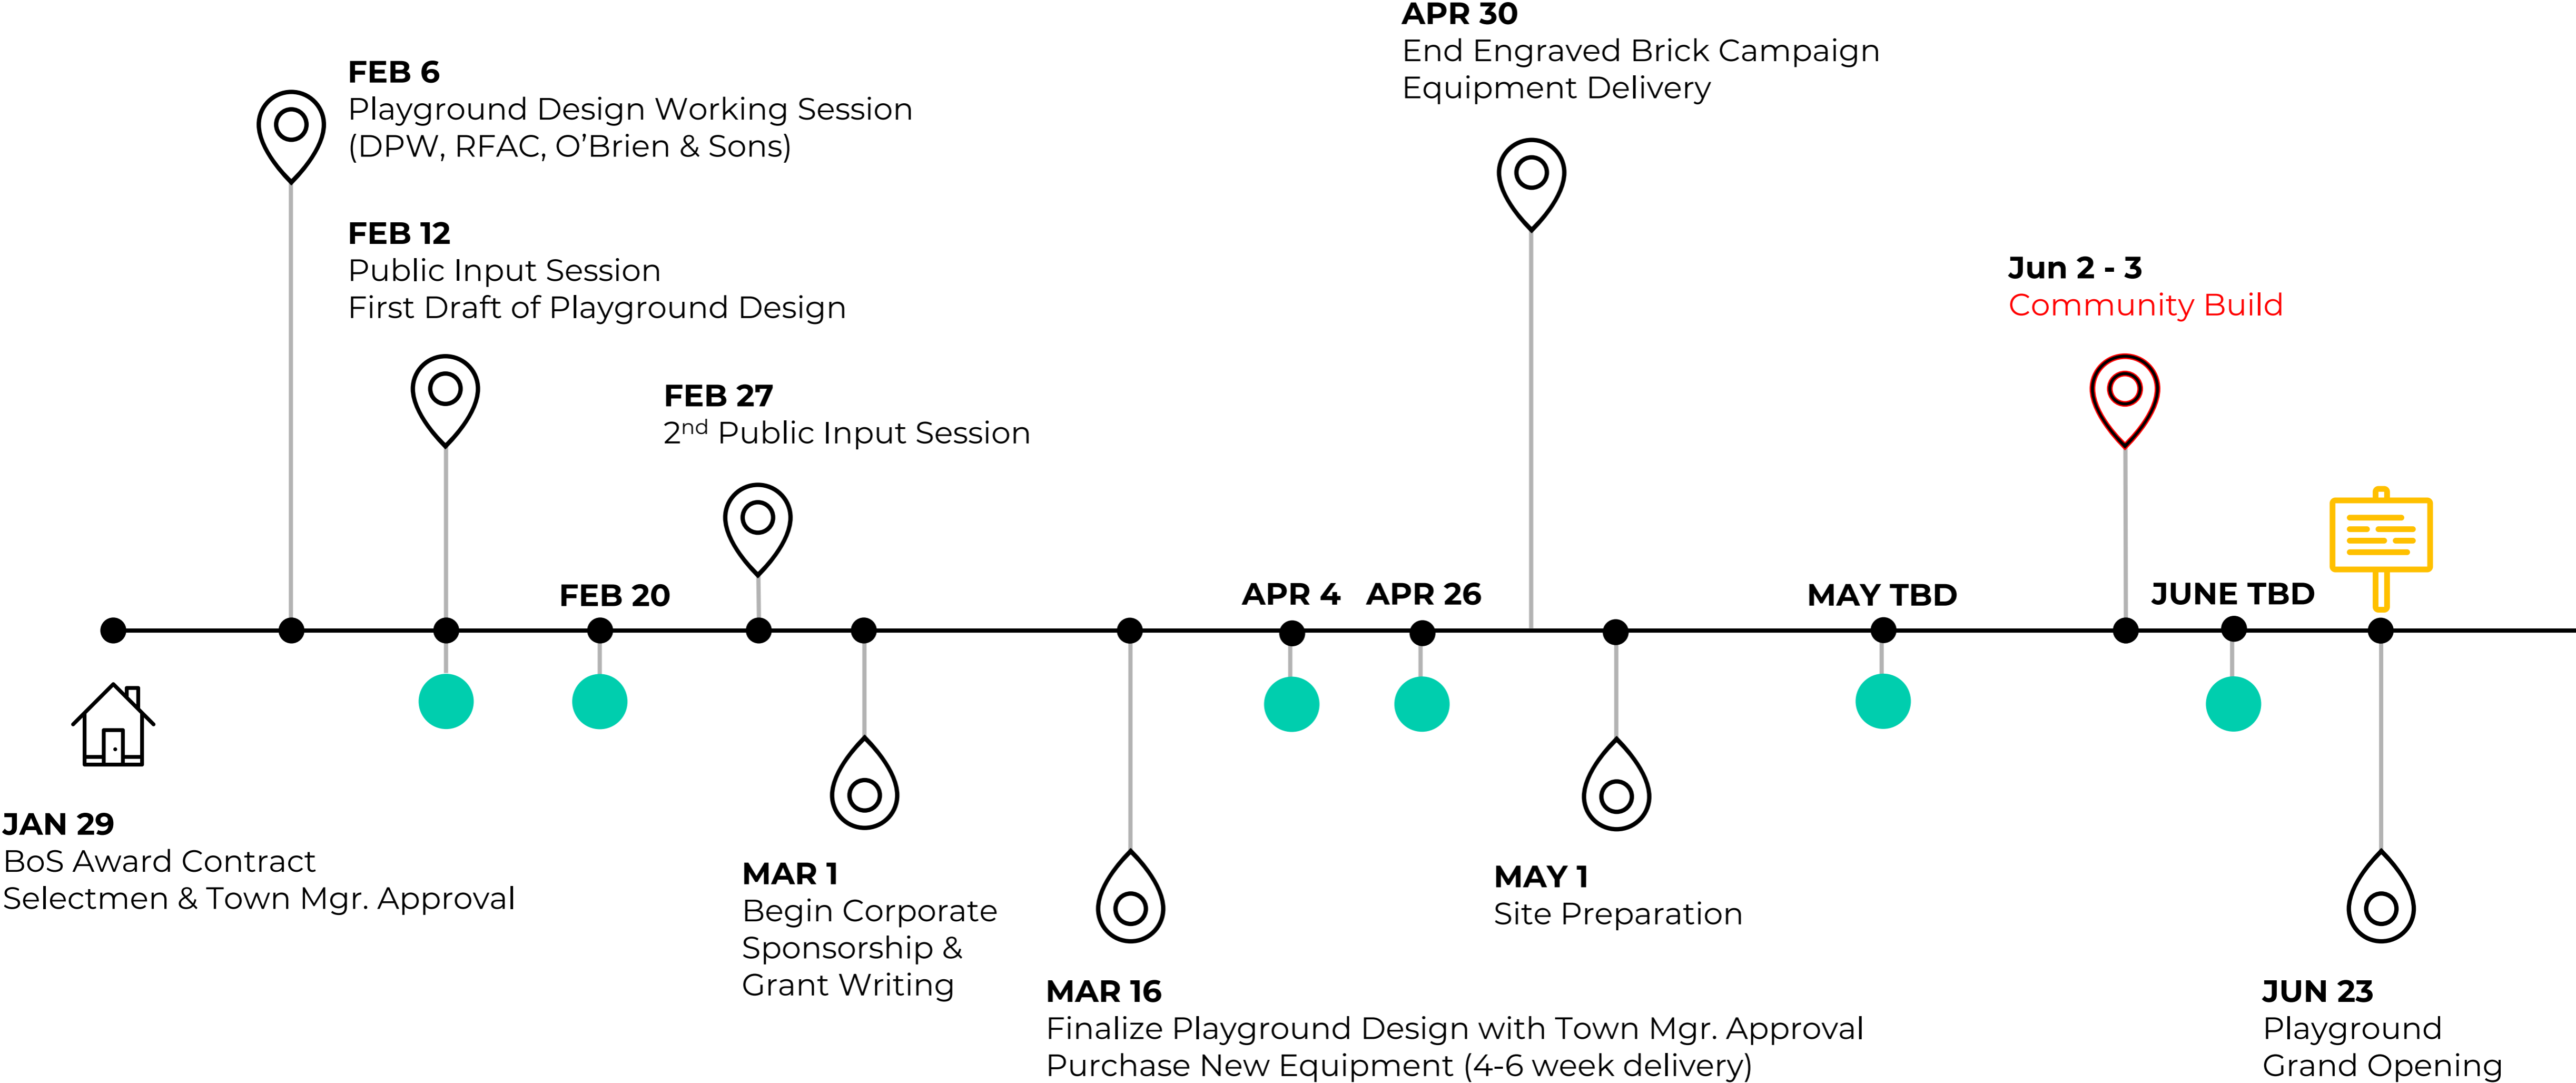

PROJECT MILESTONES

ROBERTS FIELD ADVISORY COMMITTEE MEETING